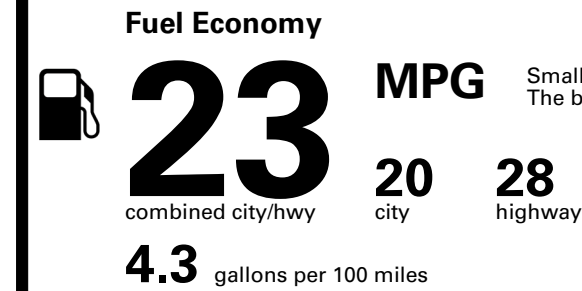

Inland Freight & Handling : \$1,495.00

TOTAL PRICE: \$59,400.00

159 A

EPA DOT Fuel Economy and Environment

Gasoline Vehicle

Small SUVs range from 14 to 125 MPG. The best vehicle rates 146 MPGe.

You spend \$5,000
more in fuel costs over 5 years
compared to the average new vehicle.

Annual fuel cost \$2,700

Fuel Economy & Greenhouse Gas Rating (tailpipe only)

Smog Rating (tailpipe only)

This vehicle emits 393 grams CO₂ per mile. The best emits 0 grams per mile (tailpipe only). Producing and distributing fuel also create emissions; learn more at fueleconomy.gov.