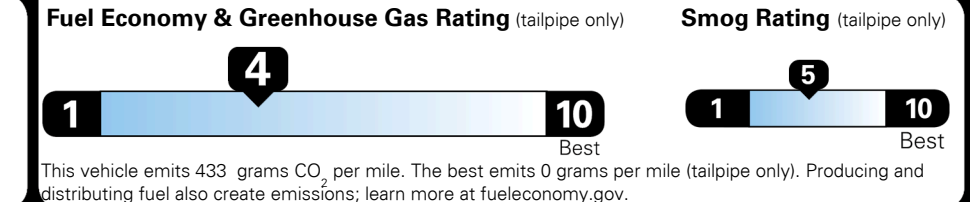

Actual results will vary for many reasons, including driving conditions and how you drive and maintain your vehicle. The average new vehicle gets 29 MPG and costs $8,500 to fuel over 5 years. Cost estimates are based on 15,000 miles per year at $ 4.15 per gallon. MPG is miles per gasoline gallon equivalent. Vehicle emissions are a significant cause of climate change and smog.

fueleconomy.gov

Calculate personalized estimates and compare vehicles

GOVERNMENT 5-STAR SAFETY RATINGS

Overall Vehicle Score ★ ★ ★ ★ ★

Based on the combined rating of frontal, side and rollover. Should ONLY be compared to other vehicles of similar size and weight.

Frontal Crash	Driver Passenger	★ ★ ★ ★ ★
Based on the risk of injury in a frontal impact. Should ONLY be compared to other vehicles of similar size and weight.		
Side Crash	Front seat Rear seat	★ ★ ★ ★ ★
Based on the risk of injury in a side impact.		
Rollover		★ ★ ★ ★
Based on the risk of rollover in a single-vehicle crash.		

Manufacturer's suggested retail price includes manufacturer's recommended pre-delivery service. Gasoline license and title fees state and local taxes and dealer installed options and accessories are not included in the manufacturer's suggested retail price. This label has been affixed to this vehicle by Genesis Motor America, pursuant to the requirements of 15 U.S.C. 1231 et seq. which prohibits its removal or alteration prior to delivery to the ultimate purchaser.

Star ratings range from 1 to 5 stars (★★★★★) with 5 being the highest.
Source: National Highway Traffic Safety Administration (NHTSA).
www.safercar.gov or 1-888-327-4236

PARTS CONTENT INFORMATION

FOR VEHICLES IN THIS CARLINE:	U.S./CANADIAN PARTS CONTENT:	2 %
MAJOR SOURCES OF FOREIGN PARTS CONTENT:	KOREA:	85 %
FOR THIS VEHICLE:	FINAL ASSEMBLY POINT:	ULSAN, KOREA
	COUNTRY OF ORIGIN:	
ENGINE:	KOREA	TRANSMISSION:
Note: Parts content does not include final assembly, distribution, or other non-parts costs.