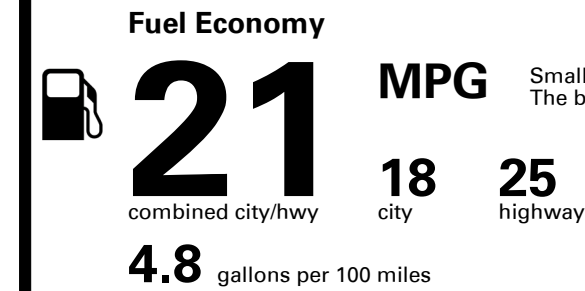

Inland Freight & Handling : \$1,495.00

TOTAL PRICE: \$73,240.00

EPA DOT Fuel Economy and Environment

Gasoline Vehicle

Small SUVs range from 14 to 125 MPG. The best vehicle rates 146 MPGe.

You spend \$6,250 more in fuel costs over 5 years compared to the average new vehicle.